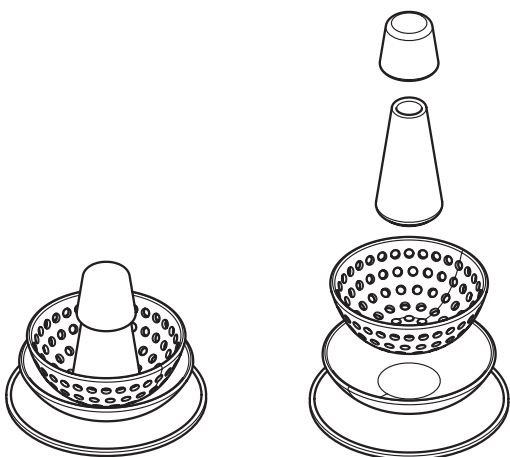

A modular design consisting of five individual pieces that can be combined to create a tabletop sprout planter or used alone or in different combinations as a cake stand, serving plates, a dinner set or colander.

Harvest  
350 x 275H  
11.5 kg